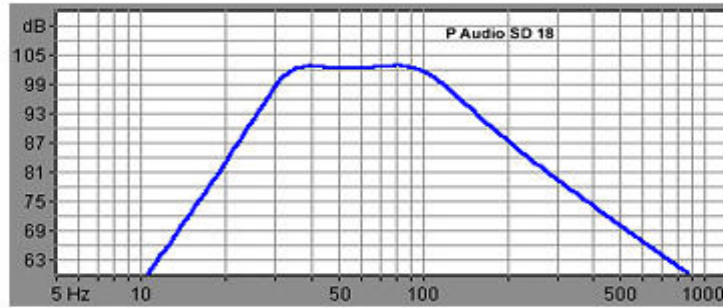

© 2004 Rog Mogale	Title : X1
For : 1 x P Audio SD 18	
Scale : 1:10	
Material : 13 Laminate 18 mm Birch Ply	

f3 points fl = 31 Hz fh = 119 Hz
 output 131.5 dB cont 135 dB peak
 Sens 102.5 dB 1w/1m
 Pwr 800 watts