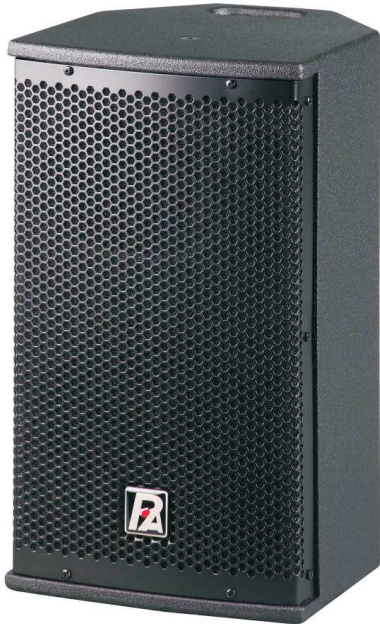

XT-8 TWO WAY PASSIVE FULL RANGE

APPLICATIONS

- Very Compact Sound Reinforcement
- Fixed Install
- Portable Public Address

FEATURES

- 800 Watts Peak Power Handling (400 Watts Program, 200 Watts Continuous)
- High Sensitivity
- 90 x 65 Acoustic Dispersion/Elliptic Wave Guide
- Very High Intelligibility
- Fully Optimized Linear Response

The P Audio XT-8 is a compact professional sound reinforcement system designed for foreground/background applications. The XT-8 is ideal for fixed installation applications such as restaurants, bars, retail outlets and general purpose indoor public address and full range music systems. The design of the XT-8 features a wide bandwidth 8 inch (203mm) low frequency device and a true compression driver coupled to an elliptical wave guide for controlled high frequency dispersion. The rated included angles are 90 degrees by 65 degrees.

The XT-8 is a full range design that employs a high order passive crossover that provides excellent summing and balance for the individual transducer components. The XT-8 features linear amplitude response, very defined intelligibility and superior reliability. The power handling is rated at 200 watts continuous with a peak input power capability of 800 watts. Maximum peak SPL is 122dB. System impedance is rated at 8 ohms.

The enclosure is constructed with high quality plywood and finished in a very durable polyurea coating. The system includes a top hat style stand adaptor and an optional "U" bracket to allow flexible mounting. The XT-8 is a very high performance design that features simple mounting for use in a variety of indoor applications.