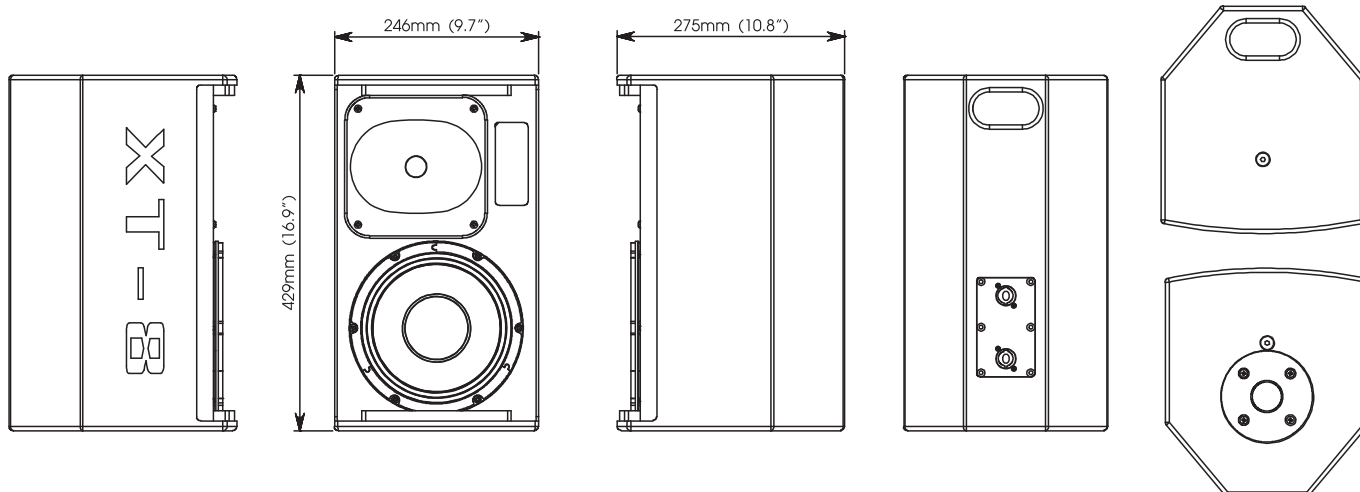

OPTIONAL ACCESSORIES

- External "U" Bracket
- Standard 35 mm Pole mount to combine with subwoofer

DIMENSIONS

XT SERIES

WWW.PAUDIOTHAILAND.COM