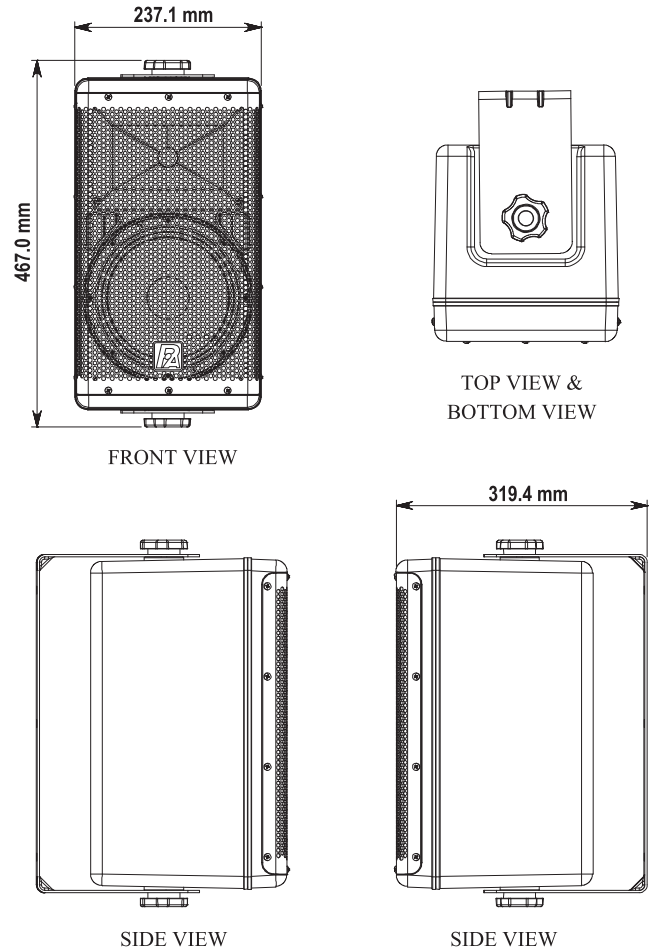

The VS-8F cabinet construction is a ported box design using high strength injection molded plastic resin. The cabinet is provided with rigging points to allow fixed installation using the included U-Type bracket. The VS-8F is suitable for fixed installation into a large variety of locations, such as pubs, restaurants, retail spaces and houses of worship. The VS-8F is available in white finish to allow it to seamlessly blend into the surroundings.

Specifications

GENERAL SPECIFICATION

Type	Two Way Full Range Bass Reflex
Power	175 Watts
Nominal Impedance	8 Ohms
Sensitivity (1W@1M)	93 dB
Frequency Response	60 Hz - 20 Khz
Nominal Dispersion	60°H x 100°V
Dimension (H x W x D)	422.1mm x 237.1mm x 250.5mm (16.6" x 9.3" x 9.8")
Finish Color	White

PHYSICAL INFORMATION

LF Component	8" (206mm) Cone Speaker
HF Component	1.2" (30mm) Titanium Diaphragm
Construction	High - impact polycarbonate
Grill	Powder Coated Steel Mesh
Connector	Barrier Strip
Rigging / Fitting	C-Type Strap Wall Mounting Brackets Available
Standard Packing	1 Pc / Pack
Unit Weight	12.6 kg (27.8 lbs)
Shipping Weight	14.6 kg (32.2 lbs)
Packing Dimension HxWxD	510mm x 350mm x 275mm