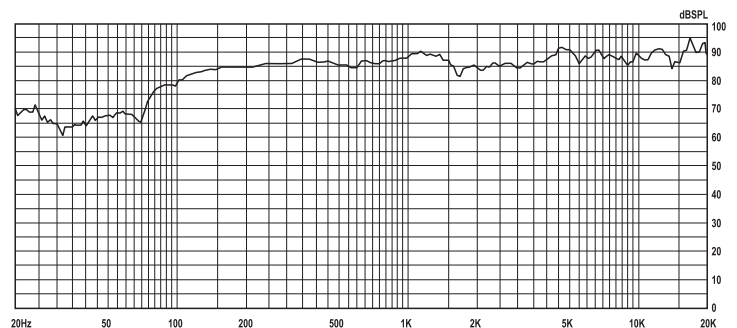

SPL vs FREQ

Frequency Response

19/4,6,7 Moo 2 T.Bangkratuek A.Sampran Nakhon Pathom 73210 Thailand
Tel: +66-2-441-6600 Auto 30 Lines
e-mail: info@paudiothailand.com
Web site: www.paudiothailand.com
All rights reserved by P.Audio System Co., Ltd. 2014