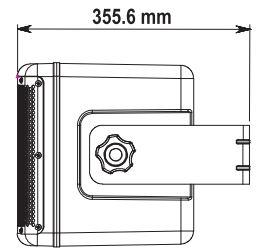

Specifications

GENERAL SPECIFICATION

Type	8 Inch Coaxial Full Range Speaker
Power	175 Watts
Nominal Impedance	8 Ohms
Sensitivity (1W@1M)	93 dB
Frequency Response	60 Hz - 20 Khz
Nominal Dispersion	90°H x 90° V
Dimension (H x W x D)	282mm x 282mm x 267mm (11" x 11" x 10")
Finish Color	White

PHYSICAL INFORMATION

LF Component	8" (206mm) Coaxial Cone Speaker
HF Component	1.35" (34.4mm) Titanium Diaphragm
Construction	High - impact polycarbonate
Grill	Powder Coated Steel Mesh
Connector	Barrier Strip
Rigging / Fitting	C-Type Strap Wall Mounting Brackets Available
Standard Packing	1 Pc / Pack
Unit Weight	8 kg (17.6 lbs)
Shipping Weight	9.8 kg (21.6 lbs)
Packing Dimension HxWxD	350mm x 400mm x 350mm

SIDE VIEW

SPL vs FREQ

Frequency Response

19/4,6,7 Moo 2 T.Bangkratuek A.Sampran Nakhon Pathom 73210 Thailand
Tel: +66-2-441-6600 Auto 30 Lines
e-mail: info@paudiothailand.com
Web site: www.paudiothailand.com
All rights reserved by P.Audio System Co., Ltd. 2014