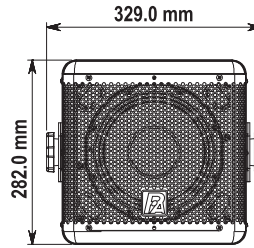

The VS-8CX cabinet construction is a ported box design using high strength injection molded plastic resin. The cabinet is provided with rigging points to allow fixed installation using the included U-Type bracket. The VS-8CX is suitable for fixed installation into a large variety of locations, such as pubs, restaurants, retail spaces and houses of worship. The VS-8CX is available in white finish to allow it to seamlessly blend into the surroundings.

Specifications

GENERAL SPECIFICATION

Type	8 Inch Coaxial Full Range Speaker
Power	175 Watts
Nominal Impedance	8 Ohms
Sensitivity (1W@1M)	93 dB
Frequency Response	60 Hz - 20 Khz
Nominal Dispersion	90°H x 90° V
Dimension (H x W x D)	282mm x 282mm x 267mm (11" x 11" x 10")
Finish Color	White

PHYSICAL INFORMATION

LF Component	8" (206mm) Coaxial Cone Speaker
HF Component	1.35" (34.4mm) Titanium Diaphragm
Construction	High - impact polycarbonate
Grill	Powder Coated Steel Mesh
Connector	Barrier Strip
Rigging / Fitting	C-Type Strap Wall Mounting Brackets Available
Standard Packing	1 Pc / Pack
Unit Weight	8 kg (17.6 lbs)
Shipping Weight	9.8 kg (21.6 lbs)
Packing Dimension HxWxD	350mm x 400mm x 350mm