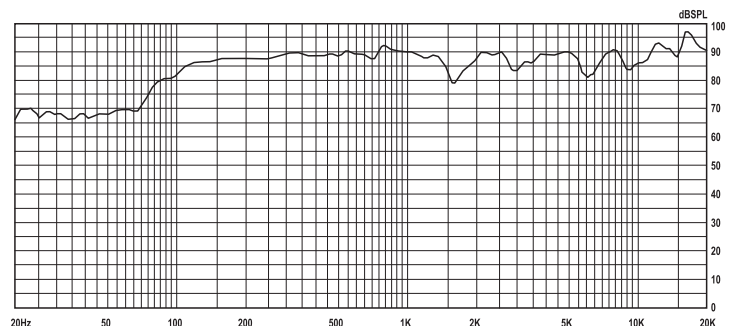

SPL vs FREQ

Frequency Response

19/4,6,7 Moo 2 T.Bangkratuek A.Sampran Nakhon Pathom 73210 Thailand
Tel: +66-2-441-6600 Auto 30 Lines
e-mail: info@paudiothailand.com
Web site: www.paudiothailand.com
All rights reserved by P.Audio System Co., Ltd. 2014