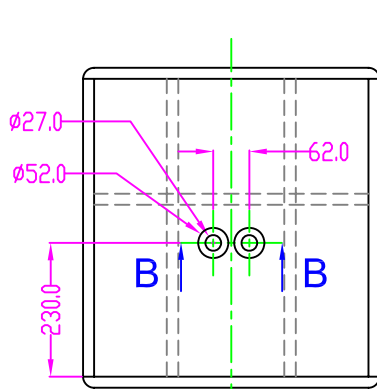

áíéäø ø356 mm.

FRONT VIEW

PA-115LV

SIDE VIEW

PA-115LV

BACK VIEW

SECTION B-B

TOP VIEW

áíéäø ø100 mm.