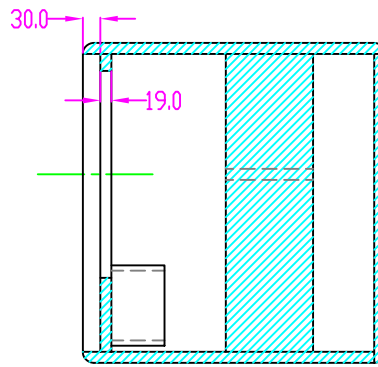

áíéäø ø356 mm.

FRONT VIEW

PA-115LV

SIDE VIEW

PA-115LV

BACK VIEW

SECTION B-B

TOP VIEW

áíéäø ø100 mm.