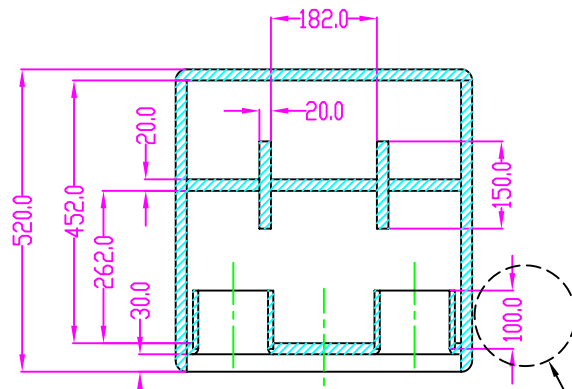

áíéäø ø356 mm.

FRONT VIEW

PA-115LV

SIDE VIEW

PA-115LV

BACK VIEW

SECTION B-B

TOP VIEW

áíéäø ø100 mm.