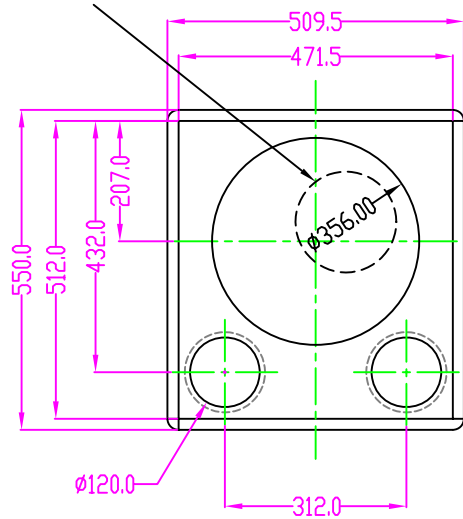

áíéäø ø356 mm.

FRONT VIEW

PA-115LV

SIDE VIEW

PA-115LV

BACK VIEW

SECTION B-B

TOP VIEW

áíéäø ø100 mm.